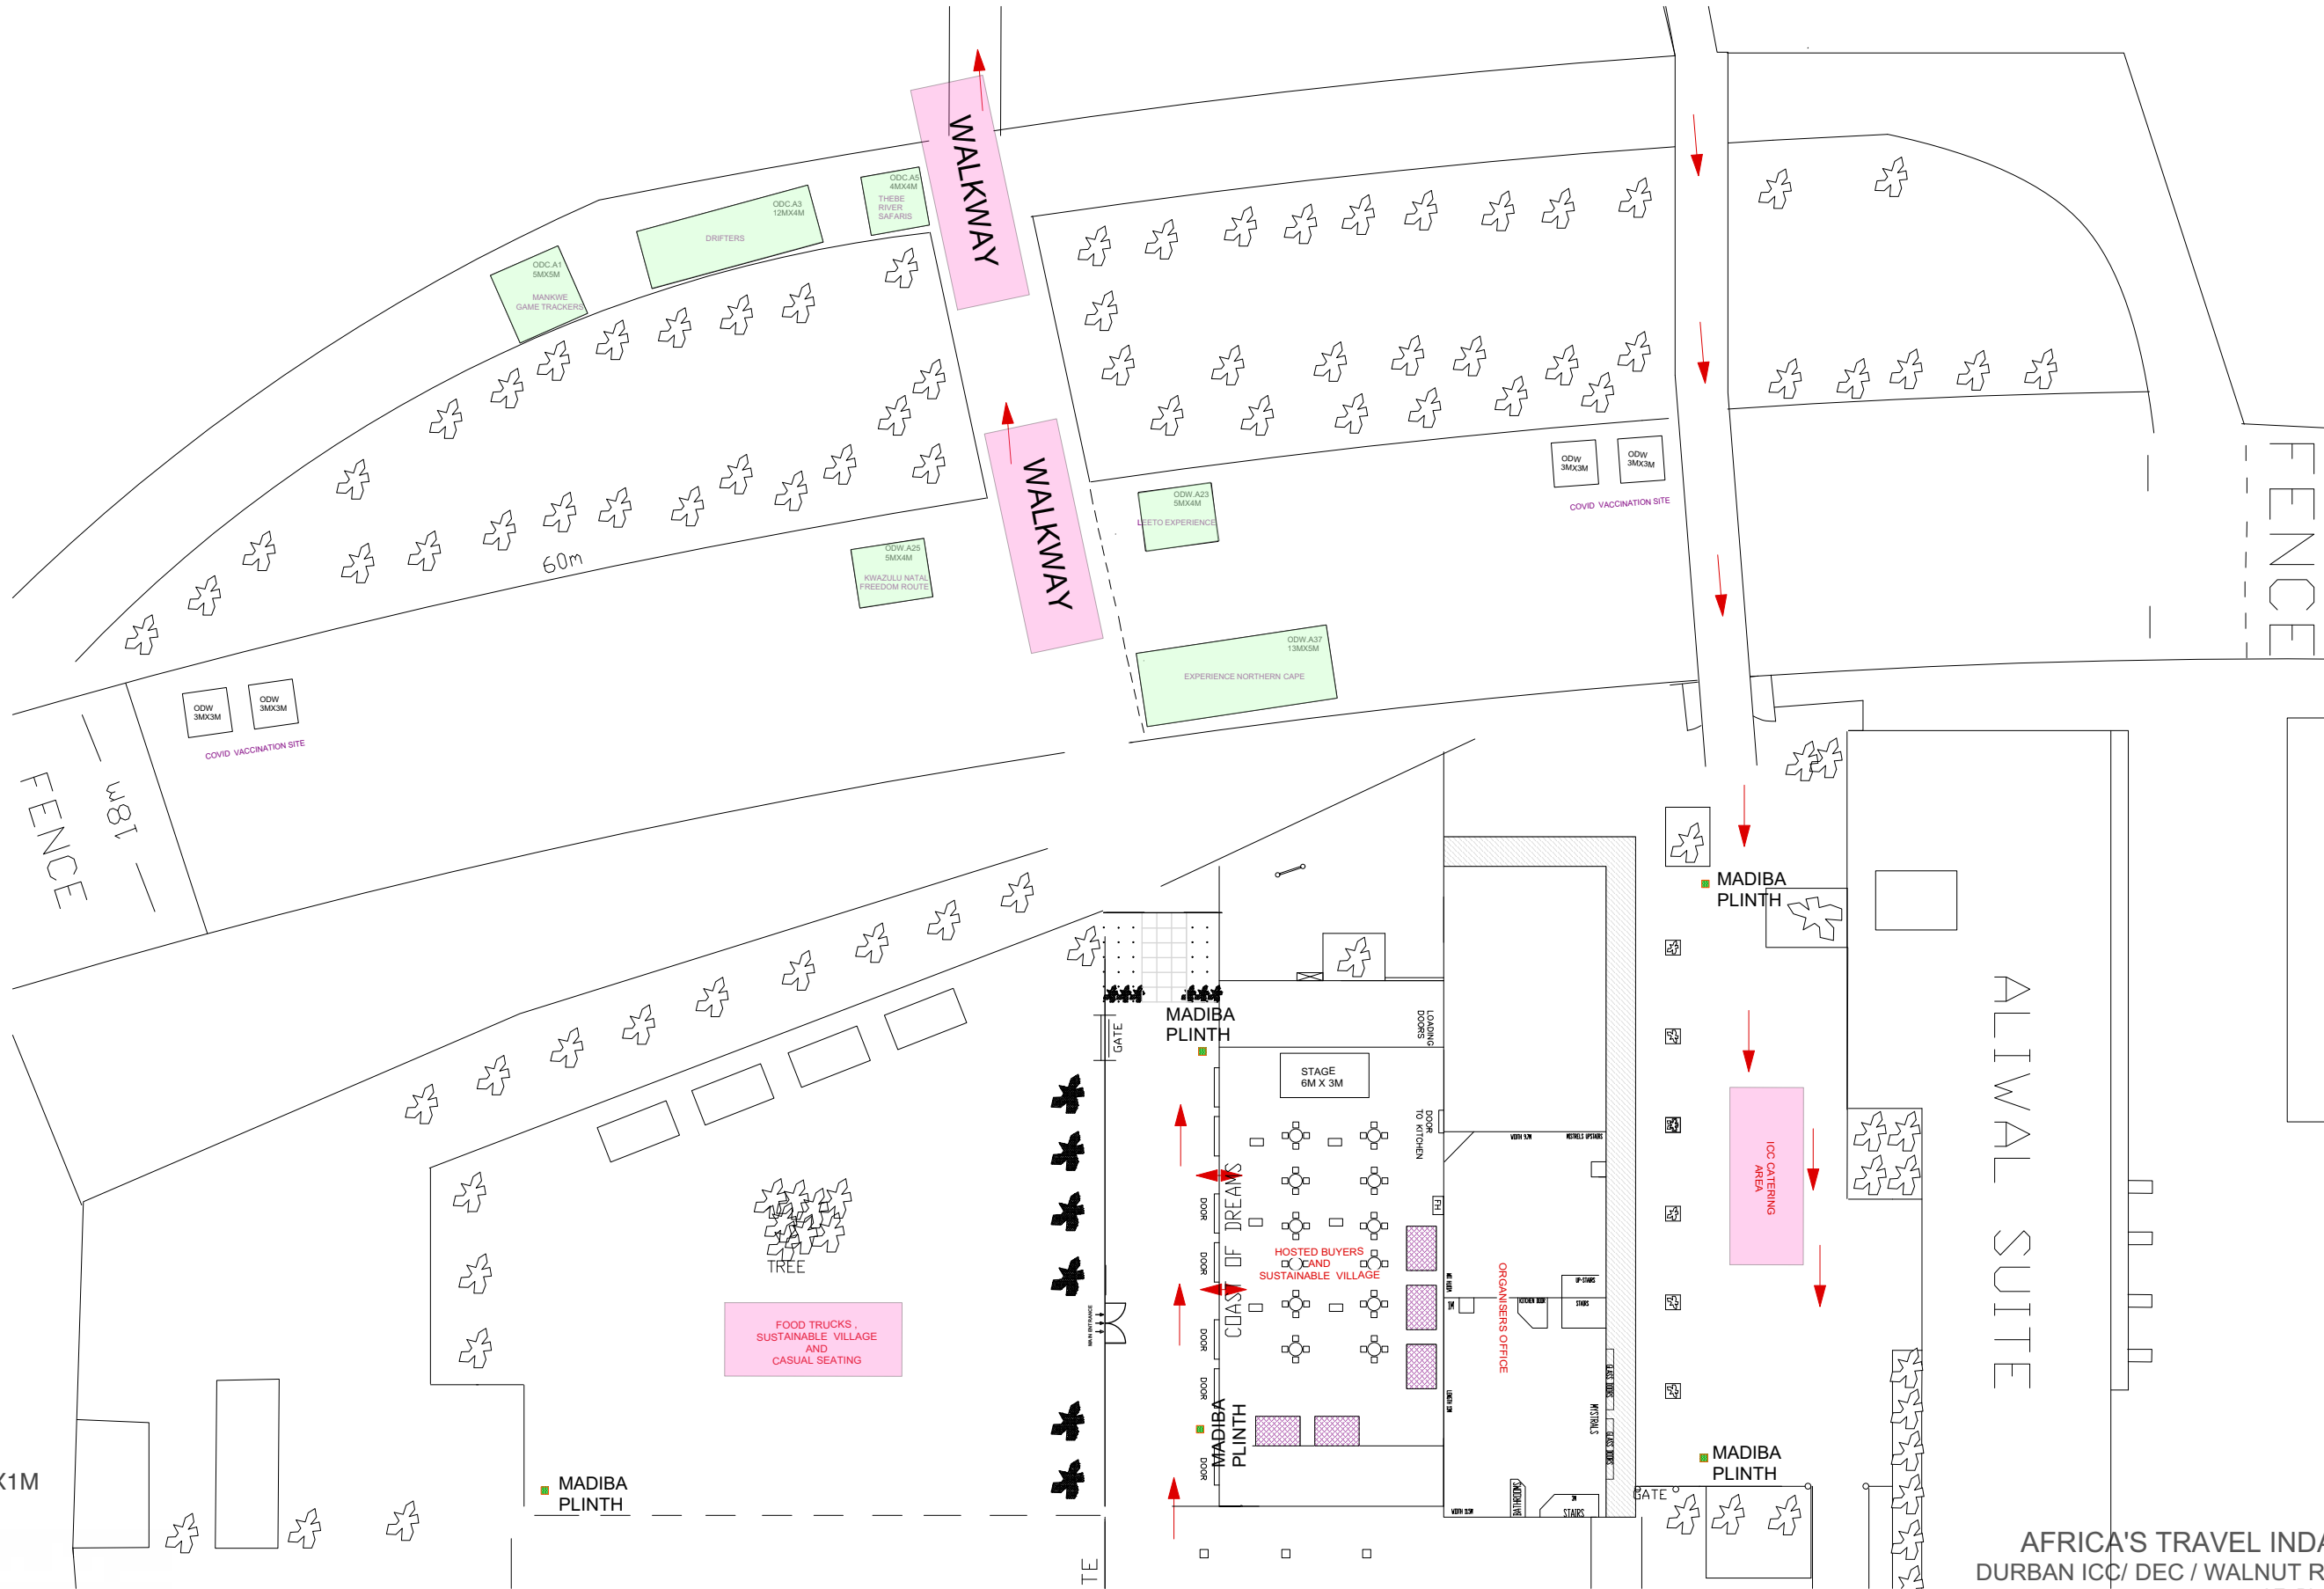

LAYOUT :DBN DEC _COAST OF DREAMS/MYSTRALS /OUTDOOR AREAS

Floor Layout
 1:450
 GRID 1 BLOCK = 1MX1M

AFRICA'S TRAVEL INDABA 2022
 DURBAN ICC/ DEC / WALNUT RD , 3-5MAY
 AE: Phetogo Kubheka
 DESIGNER: Rene' Fielies

DWG NO:076.10
 DWG DATE:01.05.2022